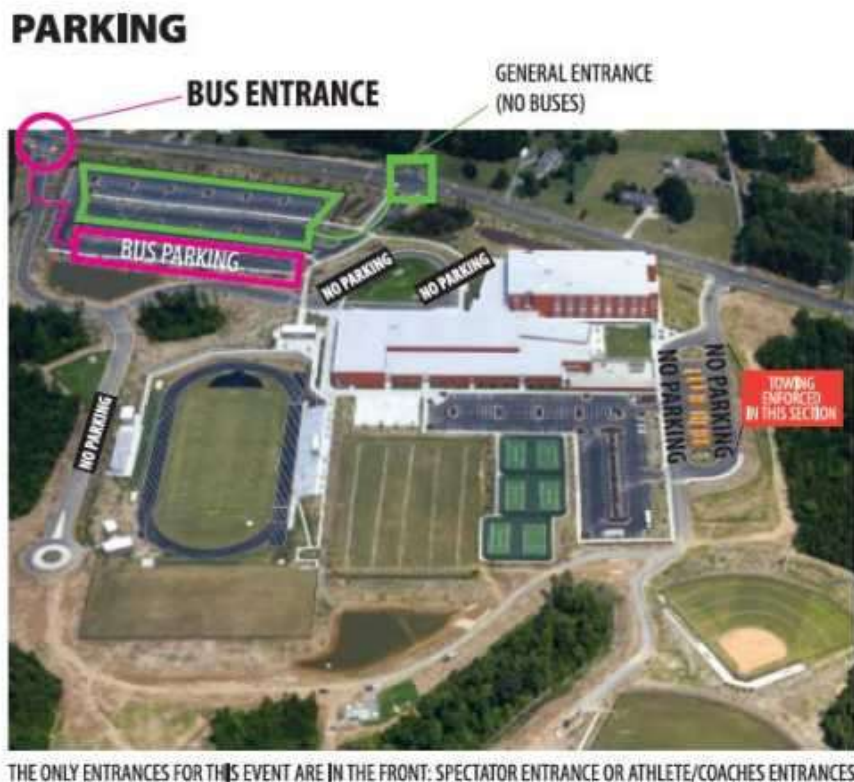

## Arrival:

Friday, January 25 (Middle School)  
Doors open & registration begins at 6:00 PM

Saturday, January 26 (High School)  
Doors open & registration begins at 7:30 AM

## Parking:

Please refer to the attached map for car and bus parking.

## Admission:

- Admission is \$10. CASH ONLY.
- Admission covers both days. Spectators must wear a wrist band to get into competition on both days.
- A cut off wrist band is not valid.
- No outside food or drink.
- Only entrance and exit is through the main entrance.